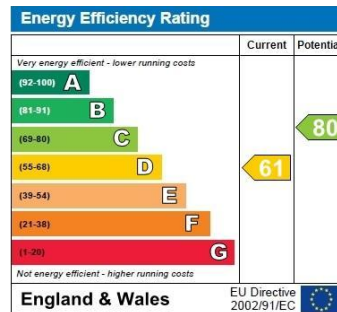

Agents Note: Whilst every care has been taken to prepare these particulars, they are for guidance purposes only. All measurements are approximate and are for general guidance purposes only and whilst every care has been taken to ensure their accuracy, they should not be relied upon and potential buyers/tenants are advised to recheck the measurements