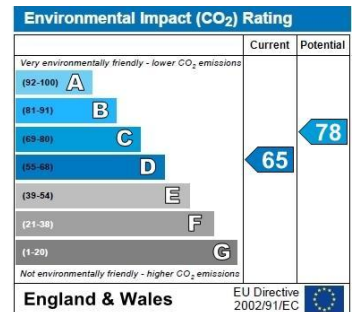

Agents Note: Whilst every care has been taken to prepare these particulars, they are for guidance purposes only. All measurements are approximate and are for general guidance purposes only and whilst every care has been taken to ensure their accuracy, they should not be relied upon and potential buyers/tenants are advised to recheck the measurements